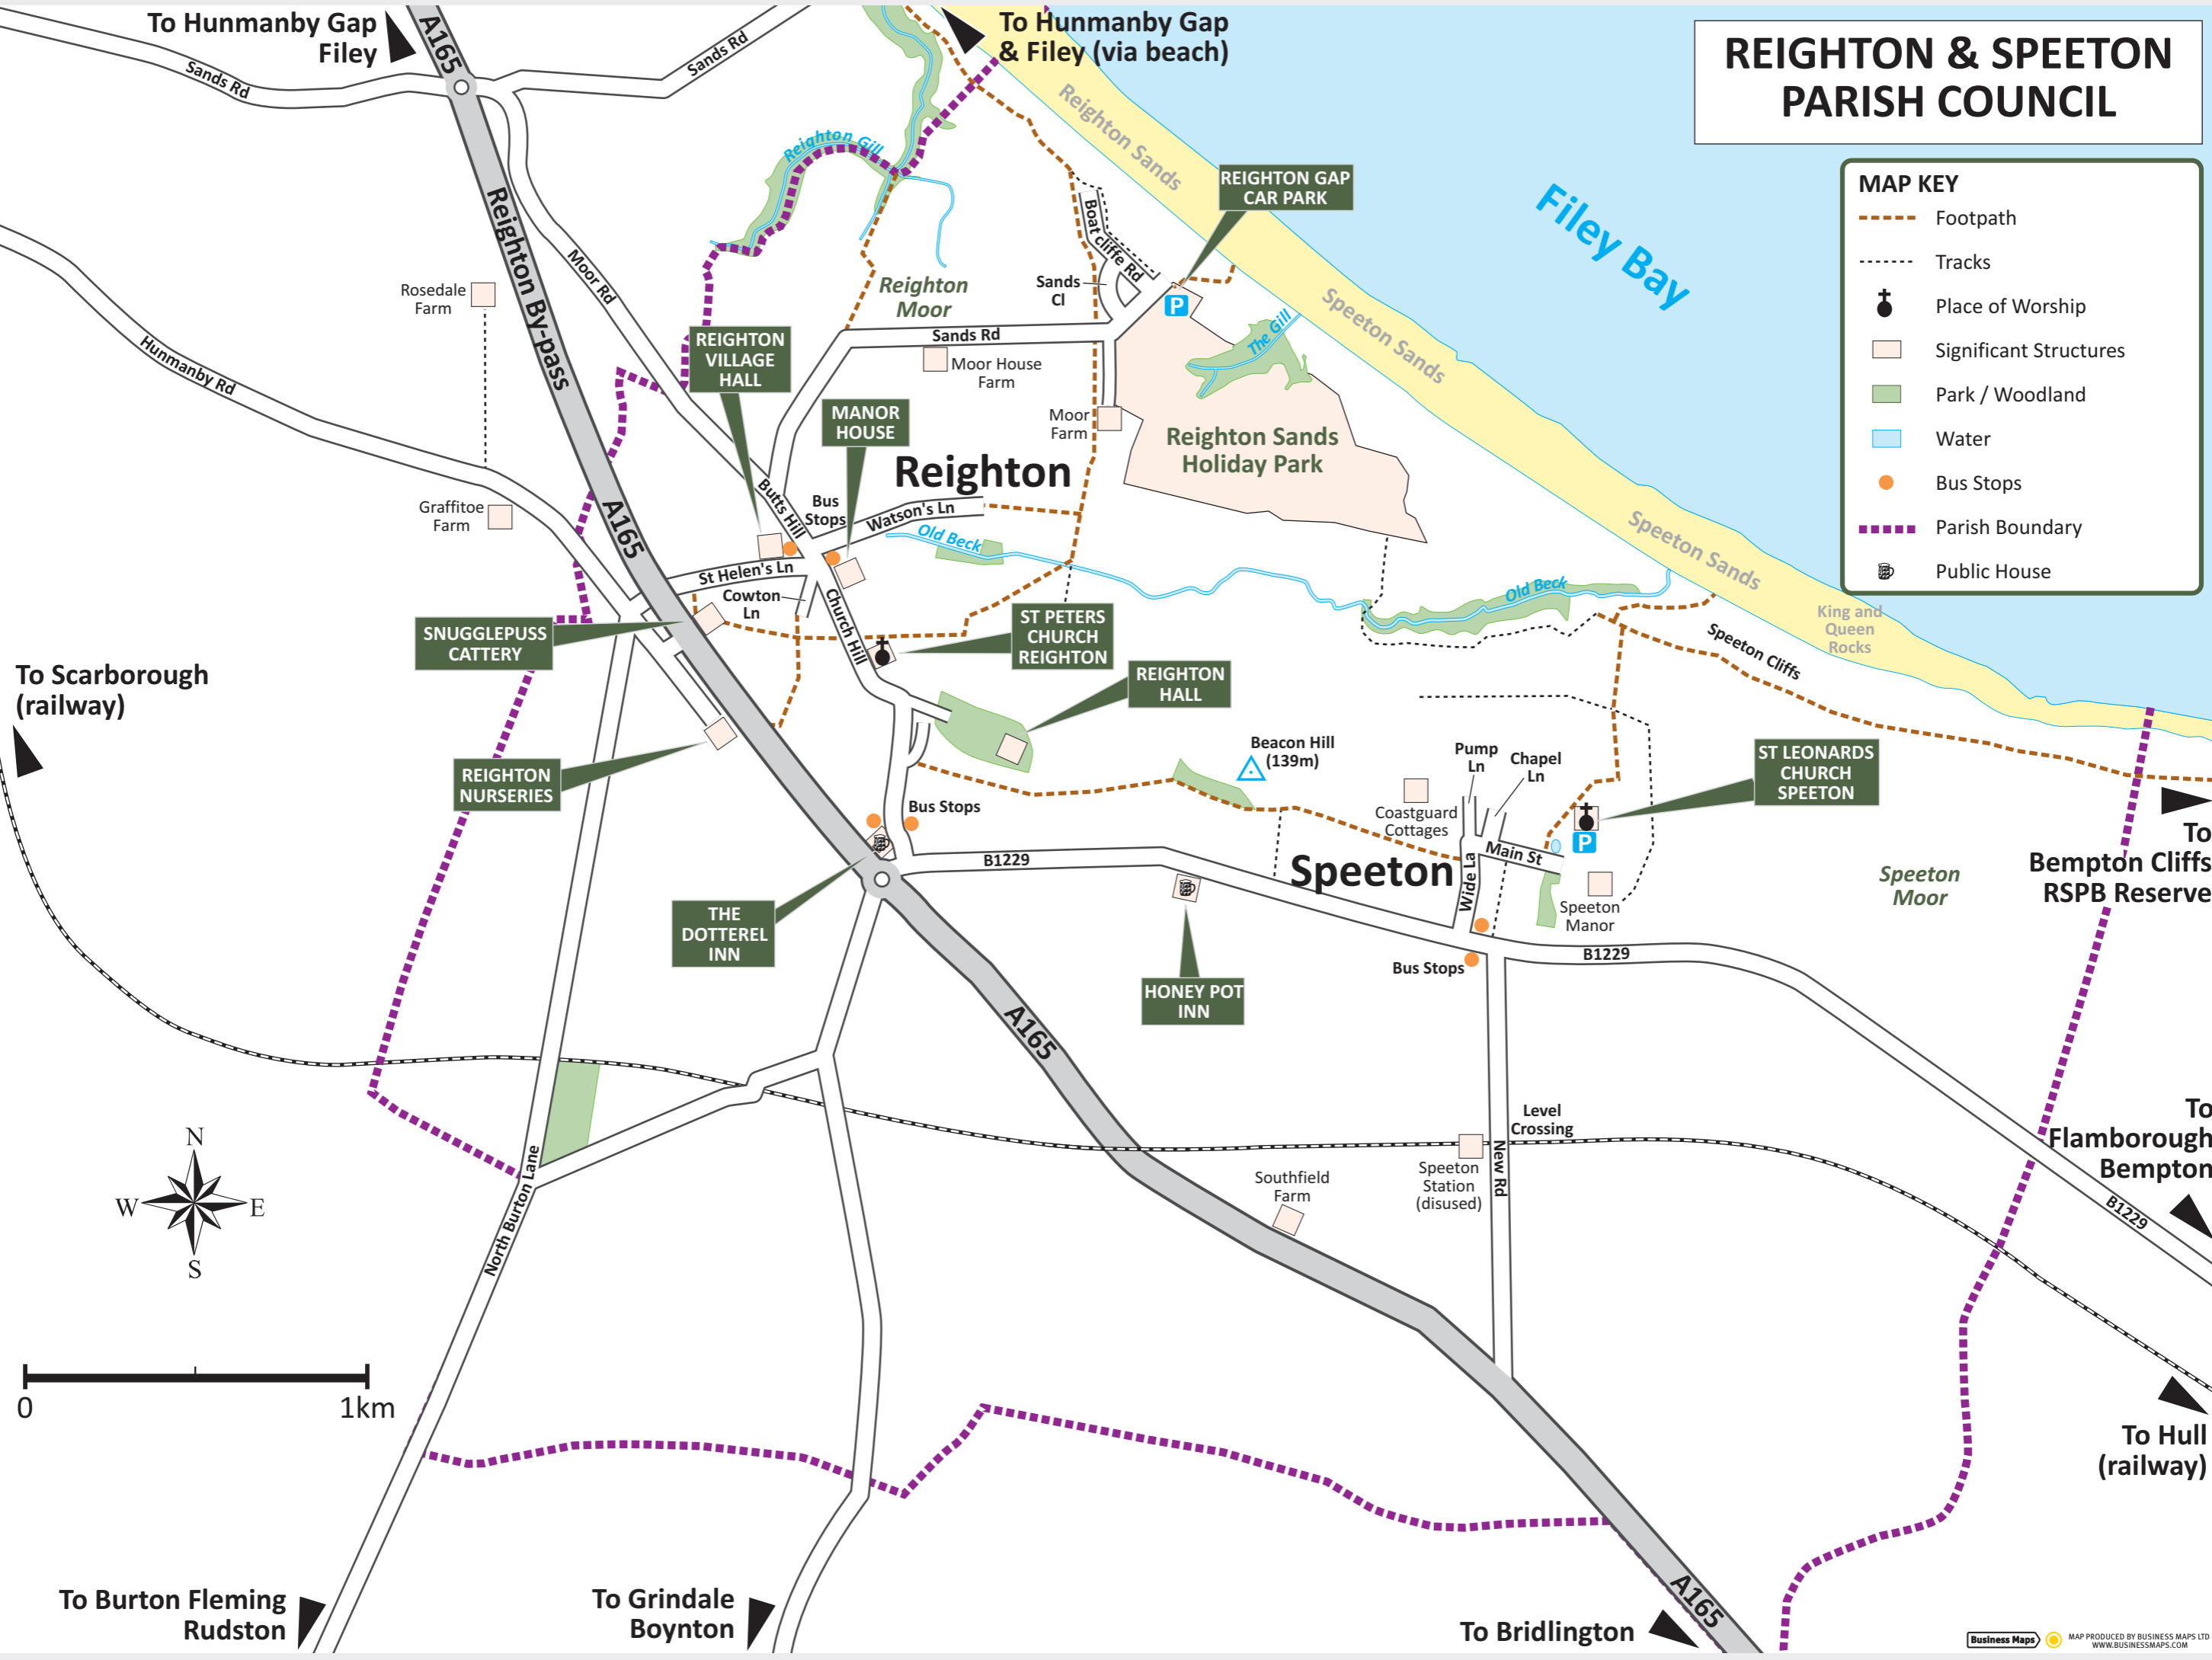

REIGHTON & SPEETON PARISH COUNCIL

MAP KEY

- Footpath
- Tracks
- Place of Worship
- Significant Structures
- Park / Woodland
- Water
- Bus Stops
- Parish Boundary
- Public House

To Scarborough (railway)

To Hunmanby Gap & Filey (via beach)

To Bempton Cliffs RSPB Reserve

To Flamborough Bempton

To Hull (railway)

To Bridlington

To Grindale Boynton

To Burton Fleming Rudston